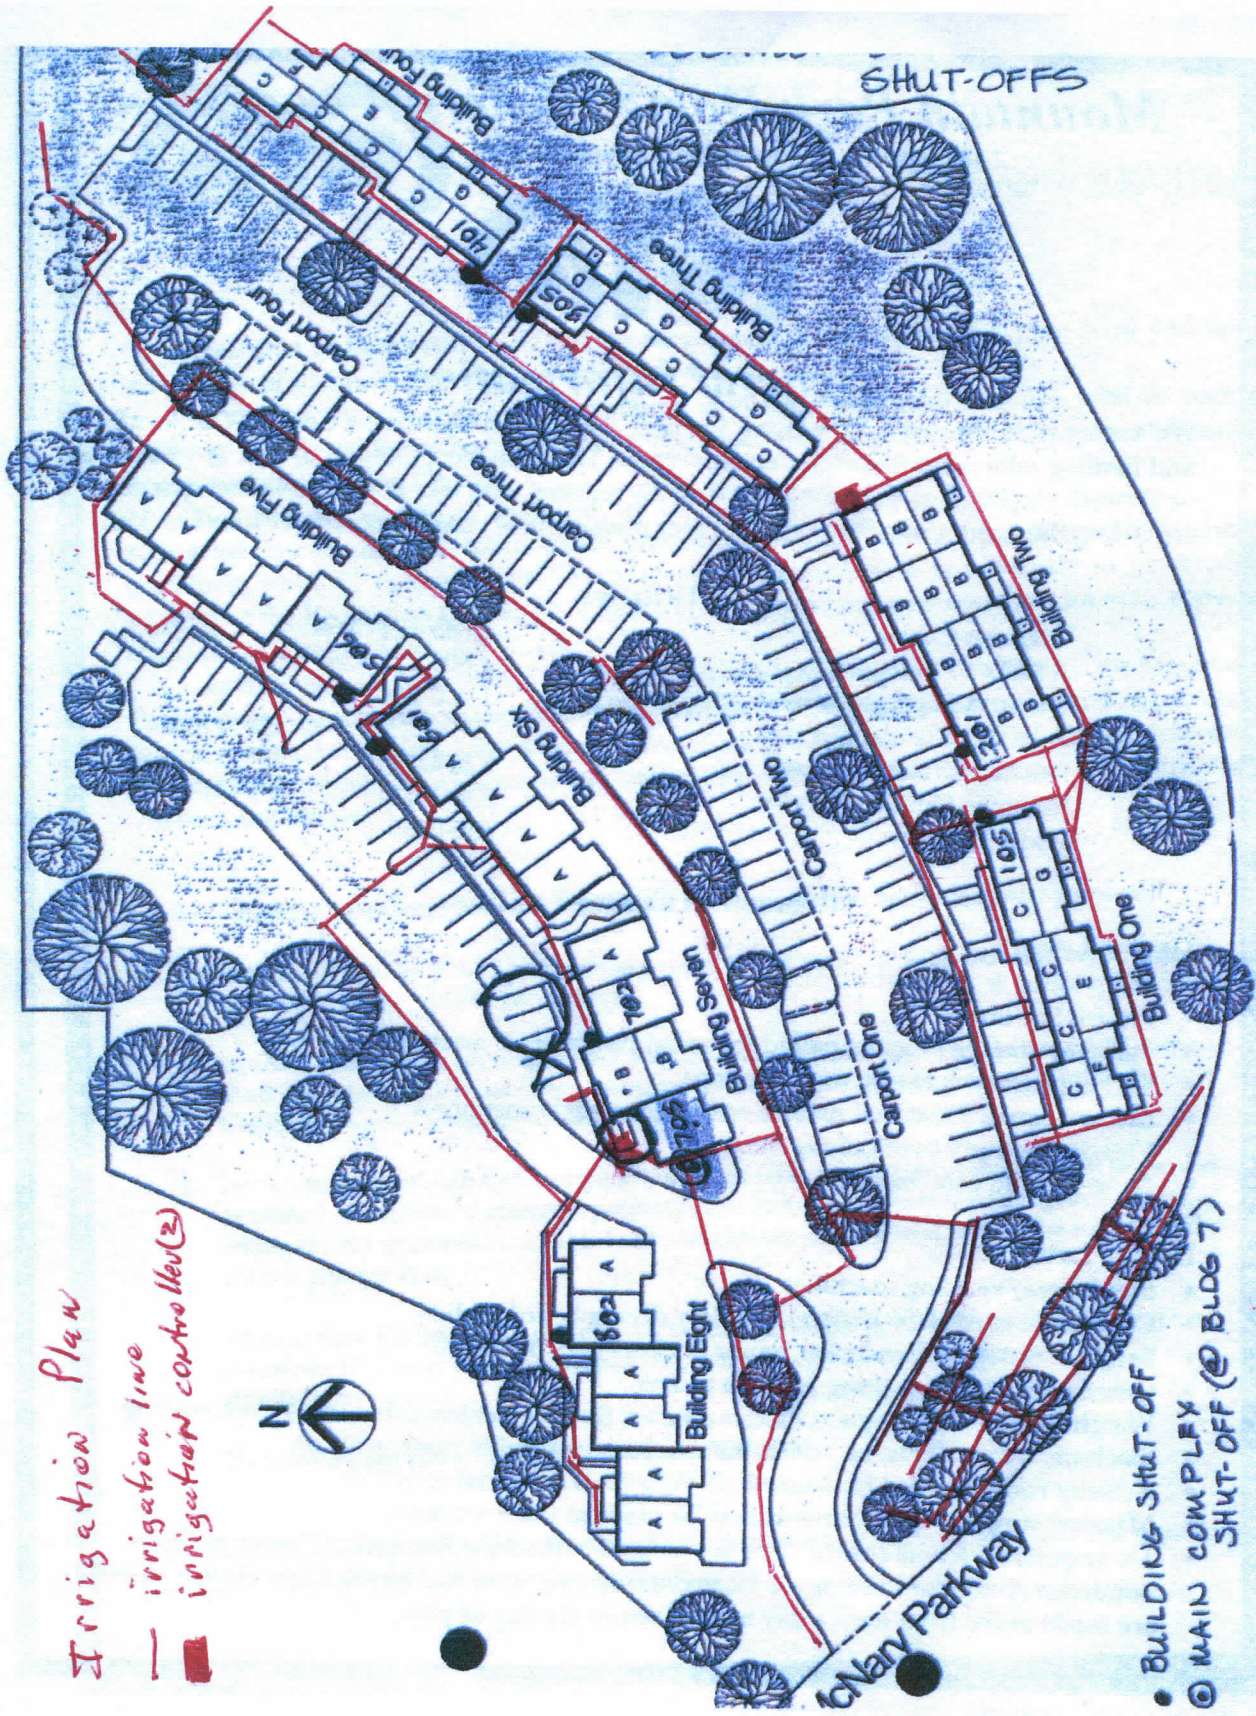

*Irrigation Plan*

- irrigation line*
- irrigation controller(s)*

- BUILDING SHUT-OFF
- ◎ MAIN COMPLEX SHUT-OFF (◎ BLDG 7)

SHUT-OFF LOCATIONS ARE MARKED WITH A BLUE REFLECTOR ON BLDG.